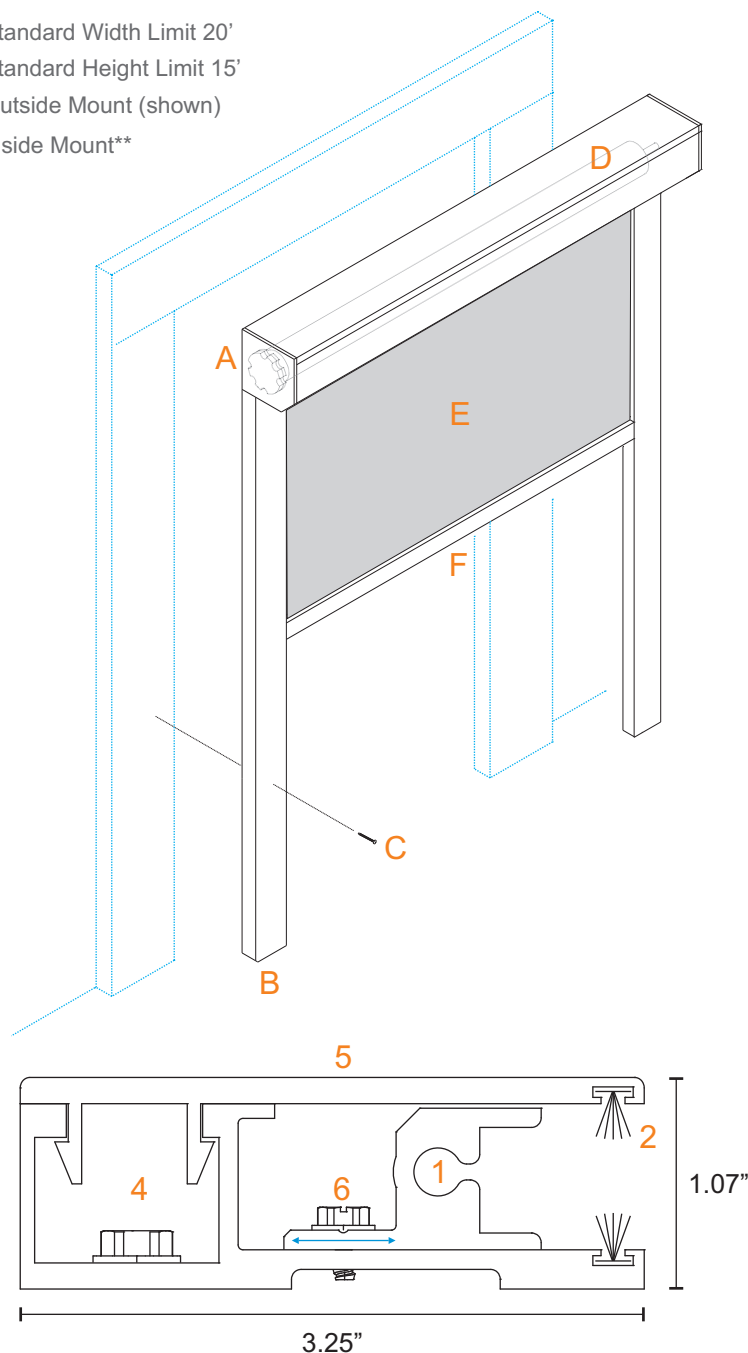

Retractable insect screens protect outdoor living areas, then disappear when not needed. StormWatch's insect screens utilize many of the strength enhancing features found in our hurricane rated screens but scaled down in size to allow the finely crafted fit and finish customers expect from this class of products.

PARTS SPECIFICATION

- A** Housing Assembly 5", 6", 7" Square
- B** Extrusion Assembly
- C** Anchor Fastener*
- D** Drive Motor*
- E** Insect Screen*
- F** Bottom Bar

EXTRUSION ASSEMBLY

- 1** Insect Screen Track
- 2** Pile Weather Seal
- 3** Hidden Cover Seam
- 4** Hidden Anchor Fasteners
- 5** Cover
- 6** Independent Adjustment

- Standard Width Limit 20'
- Standard Height Limit 15'
- Outside Mount (shown)
- Inside Mount**

* Multiple Options Available

**See Installation Instructions for detailed hurricane screen information and requirements